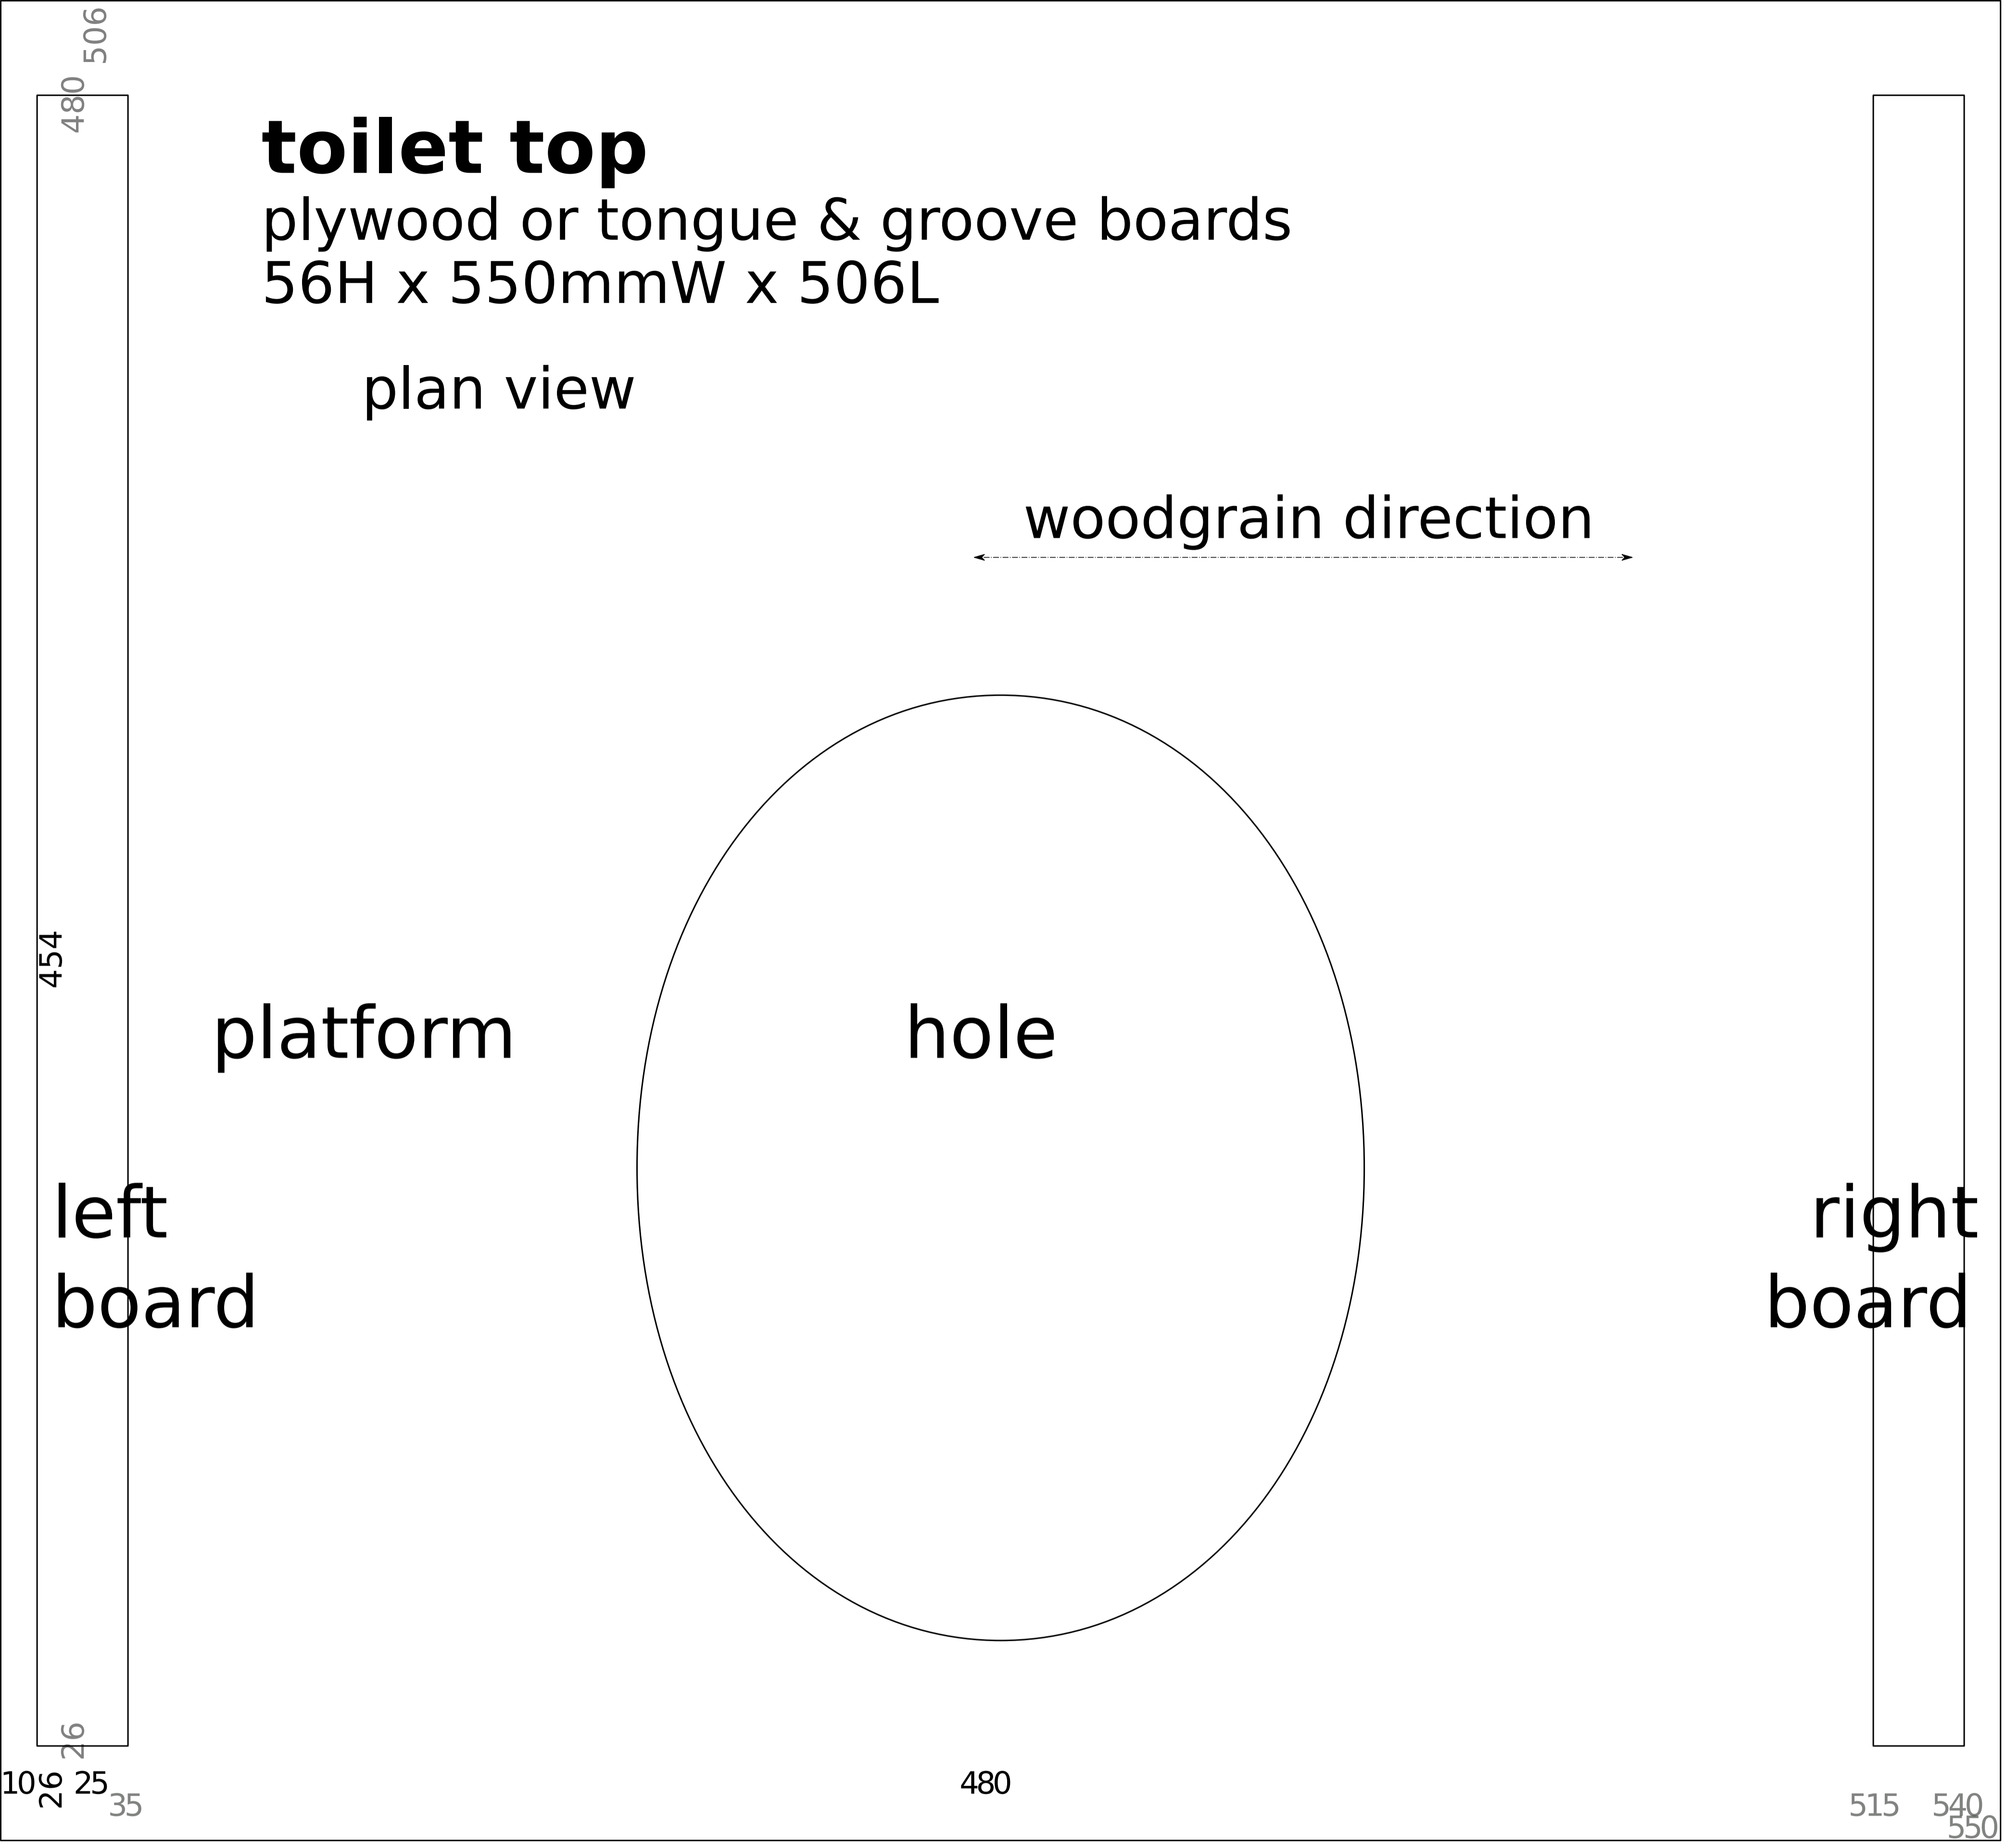

toilet top

plywood or tongue & groove boards
56H x 550mmW x 506L

plan view

woodgrain direction

side elevation

front elevation